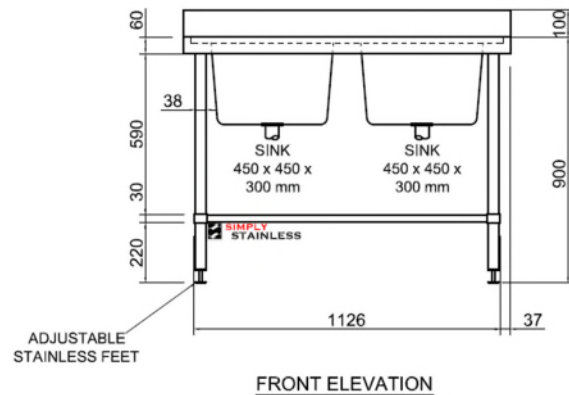

## Modular sinks tables and shelves

SPECIFICATION	
Tops	High quality 304 grade stainless steel, 1.2mm gauge, no. 4 finish, 1 of 450 x 450 x 300 welded bowl w/ sink waste, 100mm upstand (150mm bevelled upstand on 700 series), 20mm wet edge, 60 litre bowls (70 litre on 2400mm), supplied with 2 x Watermark approved 90mm waste with basket
Core	1.2mm gauge stainless steel top hat channel, stainless steel sockets
Frames	38mm round stainless steel tube, satin polished, machined collars, stainless steel disc feet
Undershelves	22mm stainless pipe, high quality stainless steel, welded collars

06	DOUBLE BENCH BOWL	
	Product Code	Dimensions
	06.6.1200	1200mm x 600mm x 900mm
	06.6.1500	1500mm x 600mm x 900mm
	06.6.1800	1800mm x 600mm x 900mm
	06.6.2100	2100mm x 600mm x 900mm
	06.6.2400	2400mm x 600mm x 900mm (2 of 600 x 450 x 300 bowls)
	06.7.1200	2400mm x 600mm x 900mm (150mm bevelled upstand)
	06.7.1500	1200mm x 700mm x 900mm (150mm bevelled upstand)
	06.7.1800	1500mm x 700mm x 900mm (150mm bevelled upstand)
	06.7.2100	1800mm x 700mm x 900mm (150mm bevelled upstand)
	06.7.2400	2400mm x 700mm x 900mm (2 of 600 x 450 x 300 bowls) (150mm bevelled upstand)